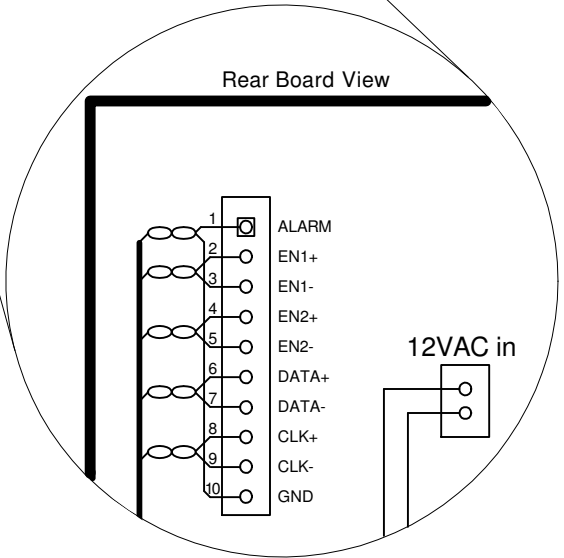

9325B/9326B Remote Display Wiring Diagram

Terminal #	Pair #	Color	Alt Color
1	1A	RED	
2	2A	ORG	
3	2B	ORG/WHT	
4	3A	GRN	
5	3B	GRN/WHT	
6	4A	BLU	
7	4B	BLU/WHT	
8	5A	BRN	
9	5B	BRN/WHT	
10	1B	BLACK	

9325B/9326B Remote LED Display Wiring Diagram		REVISIONS	
		NO.	DATE DESCRIPTION
DATE ORIGINAL	SCALE		
04/20/13	N/A		
LATEST REVISION	JOB NO.	CHECKED	DRAWN
			WHB

**Brayden Automation Corp./
Solid State Instruments div.**
6230 Aviation Circle
Loveland, CO 80538
(970)461-9600
(970)461-9205 fax
www.solidstateinstruments.com

9326B Daisychaining Remote Displays

Terminal #	Pair #	Color	Alt Color
1	1A	RED	
2	2A	ORG	
3	2B	ORG/WHT	
4	3A	GRN	
5	3B	GRN/WHT	
6	4A	BLU	
7	4B	BLU/WHT	
8	5A	BRN	
9	5B	BRN/WHT	
10	1B	BLACK	