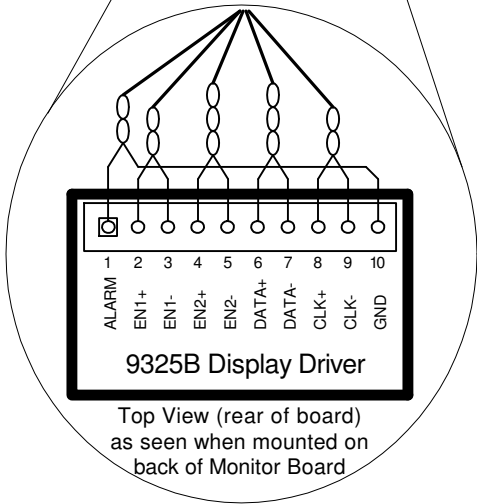

9325B/9326B Remote Display Wiring Diagram

Terminal #	Pair #	Color	Alt Color
1	1A	RED	
2	2A	ORG	
3	2B	ORG/WHT	
4	3A	GRN	
5	3B	GRN/WHT	
6	4A	BLU	
7	4B	BLU/WHT	
8	5A	BRN	
9	5B	BRN/WHT	
10	1B	BLACK	

9325B/9326B Remote LED Display Wiring Diagram		REVISIONS	
		NO.	DATE DESCRIPTION
DATE ORIGINAL	SCALE		
04/20/13	N/A		
LATEST REVISION	JOB NO.	CHECKED	DRAWN
			WHB

**Brayden Automation Corp./
Solid State Instruments div.**
6230 Aviation Circle
Loveland, CO 80538
(970)461-9600
(970)461-9205 fax
www.solidstateinstruments.com

9326B Daisychaining Remote Displays

Terminal #	Pair #	Color	Alt Color
1	1A	RED	
2	2A	ORG	
3	2B	ORG/WHT	
4	3A	GRN	
5	3B	GRN/WHT	
6	4A	BLU	
7	4B	BLU/WHT	
8	5A	BRN	
9	5B	BRN/WHT	
10	1B	BLACK	