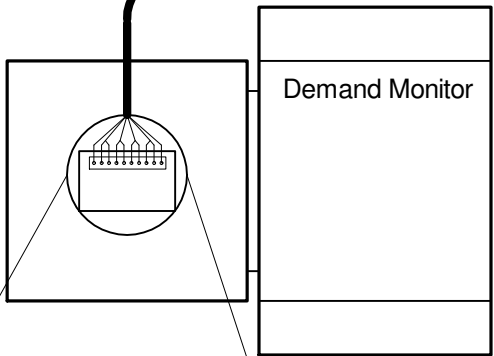

9325B/9326B Remote Display Wiring Diagram

Terminal #	Pair #	Color	Alt Color
1	1A	RED	
2	2A	ORG	
3	2B	ORG/WHT	
4	3A	GRN	
5	3B	GRN/WHT	
6	4A	BLU	
7	4B	BLU/WHT	
8	5A	BRN	
9	5B	BRN/WHT	
10	1B	BLACK	

9325B/9326B Remote LED Display Wiring Diagram		REVISIONS	
		NO.	DATE DESCRIPTION
DATE ORIGINAL	SCALE		
04/20/13	N/A		
LATEST REVISION	JOB NO.	CHECKED	DRAWN
			WHB

**Brayden Automation Corp./
Solid State Instruments div.**
6230 Aviation Circle
Loveland, CO 80538
(970)461-9600
(970)461-9205 fax
www.solidstateinstruments.com

9326B Daisychaining Remote Displays

Terminal #	Pair #	Color	Alt Color
1	1A	RED	
2	2A	ORG	
3	2B	ORG/WHT	
4	3A	GRN	
5	3B	GRN/WHT	
6	4A	BLU	
7	4B	BLU/WHT	
8	5A	BRN	
9	5B	BRN/WHT	
10	1B	BLACK	