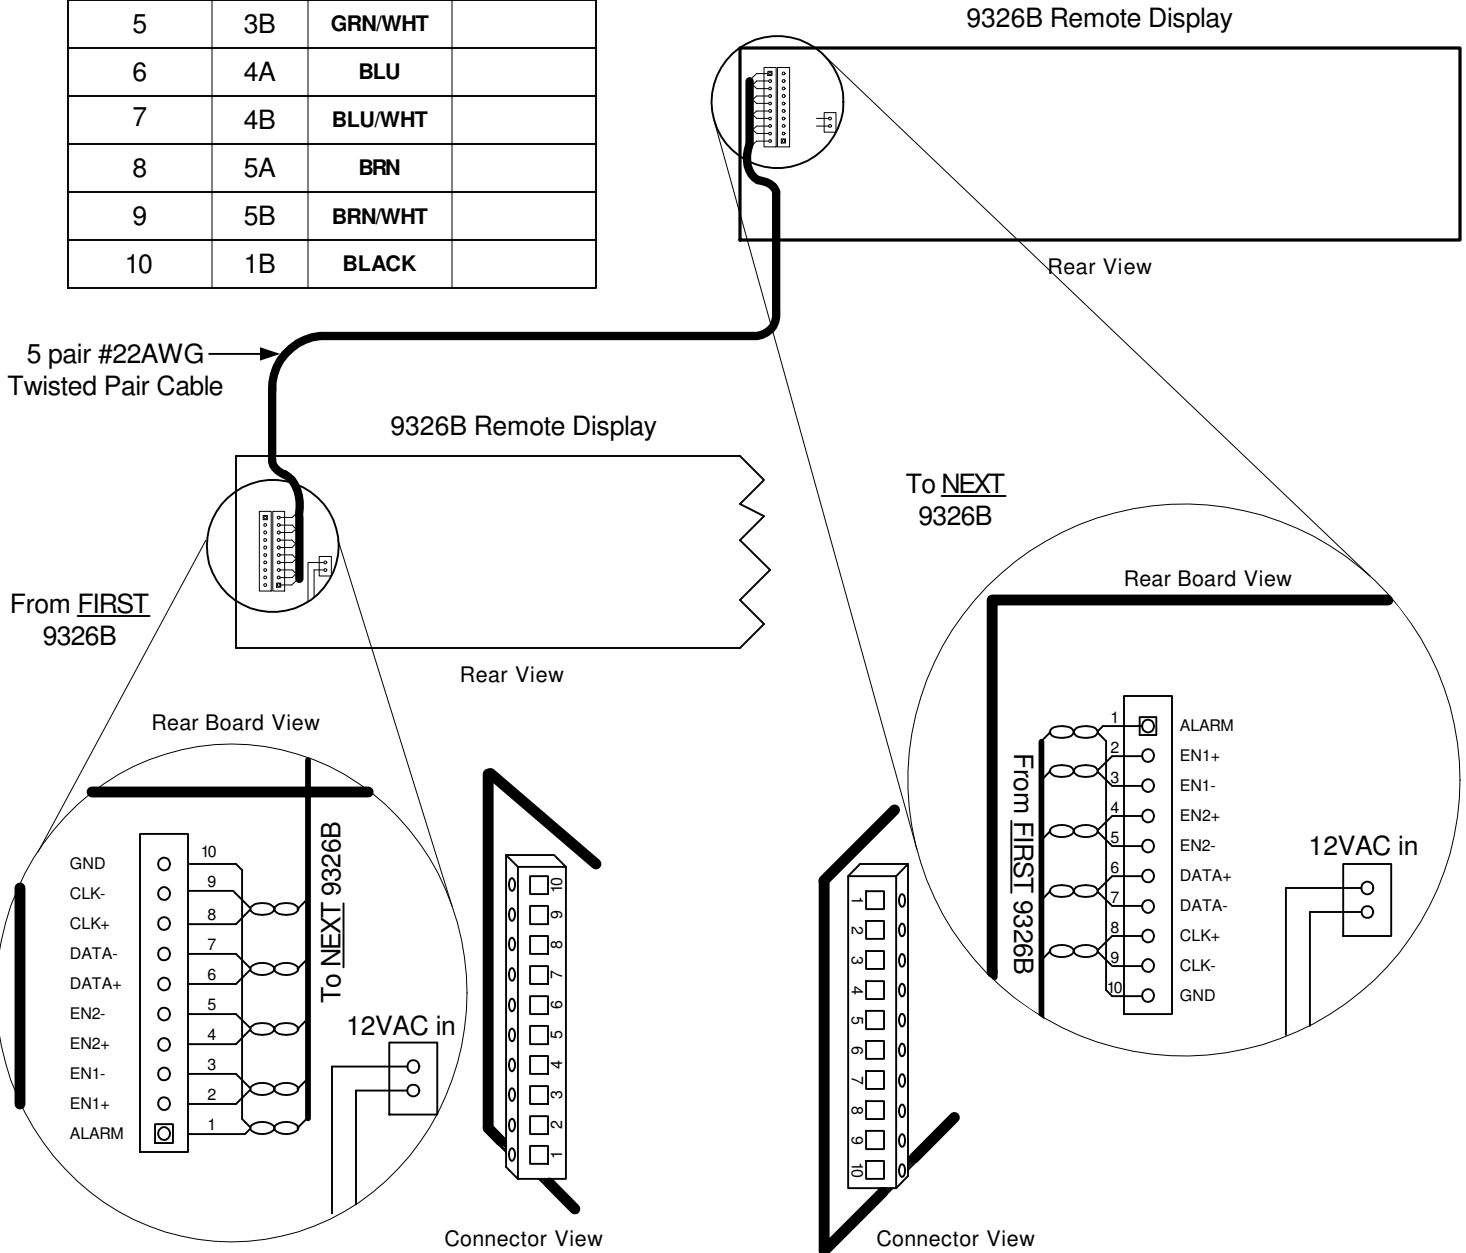

9325B/9326B Remote Display Wiring Diagram

Terminal #	Pair #	Color	Alt Color
1	1A	RED	
2	2A	ORG	
3	2B	ORG/WHT	
4	3A	GRN	
5	3B	GRN/WHT	
6	4A	BLU	
7	4B	BLU/WHT	
8	5A	BRN	
9	5B	BRN/WHT	
10	1B	BLACK	

9325B/9326B Remote LED Display Wiring Diagram		REVISIONS	
		NO.	DATE DESCRIPTION
DATE ORIGINAL	SCALE		
04/20/13	N/A		
LATEST REVISION	JOB NO.	CHECKED	DRAWN
			WHB

**Brayden Automation Corp./
Solid State Instruments div.**
6230 Aviation Circle
Loveland, CO 80538
(970)461-9600
(970)461-9205 fax
www.solidstateinstruments.com

9326B Daisychaining Remote Displays

Terminal #	Pair #	Color	Alt Color
1	1A	RED	
2	2A	ORG	
3	2B	ORG/WHT	
4	3A	GRN	
5	3B	GRN/WHT	
6	4A	BLU	
7	4B	BLU/WHT	
8	5A	BRN	
9	5B	BRN/WHT	
10	1B	BLACK	